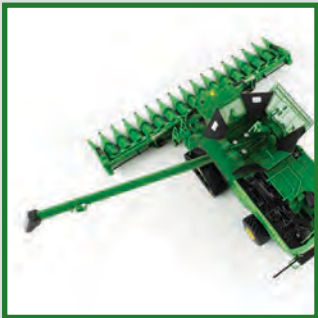

SRRP: **\$144.95** EA

PRESTIGE COLLECTION

1:32 Prestige

1:32 X9 1000 COMBINE WITH DUALS

45750 - Pack: 3

Includes a HD45F draper head and C16F folding corn head. Additional features include power-folding auger, dual front wheels, pivoting rear axle, pivoting front ladder, movable feeder housing, opening right side panel and drop down ladder. The corn head has folding wings, rotating augers and active endfeeders. The hinged frame draper head has a flexible cutter bar, rotating auger, and rotating reels with swivel fingers. Age grade 14+.

SRRP: \$239.⁹⁵ EA

1:32 X9 1000 TRACKED COMBINE

45759 - Pack: 3

Includes a HD45F draper head and C16F folding corn head. Additional features include power-folding auger, 30" front tracks, pivoting rear axle, pivoting front ladder, movable feeder housing, opening right side panel and drop down ladder. The corn head has folding wings, rotating augers and active end feeders. The draper head has a rotating auger and rotating reels. Age grade 14+.