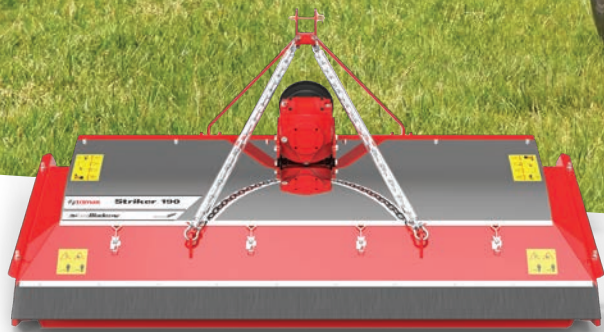

TRIMAX

STRIKER

**FAST BECOMING
THE MOWER OF
CHOICE AMONGST
GROUNDSMEN.**

TRIMAX STRIKER

Trimax STRIKER is a multi-spindled rotary mower with extremely low maintenance requirements and is ideal for use on compact tractors.

The Trimax Striker is designed to give a high cut quality and an excellent spread of clippings. Highly versatile, the Striker is capable of mowing grass 10 to 100mm. With an enclosed cutting chamber and a downward rear dispersion of clippings, the Striker has surpassed international safety standards making it one of the safest mowers on the market for use in public spaces.

Fitted with Trimax's exclusive LazerBladez™, the Striker can produce a cut and finish to rival that of a cylinder mower and is ideal for educational and sports facilities where presentation is key!

**TALK TO US TODAY ABOUT THE CAPABILITIES
OF STRIKER IN YOUR ENVIRONMENT.**

**Minimum PTO output is a guide only. Requirement varies with the type of work and the terrain*

The Striker has been built to withstand all conditions, a good solid mower. We had a test mow on delivery, the grass was about 150mm high and wet, it went great, made a good even cut leaving an even spread of cut grass, we thought it was the best mower we had ever seen.