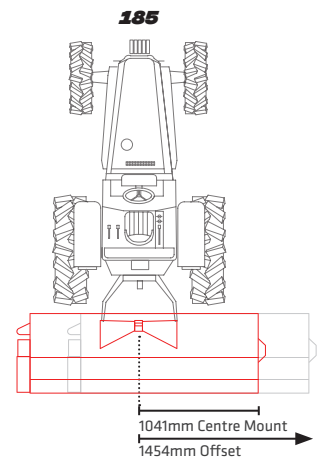

EZEEZMOW OFFSET DIAGRAM

ONLY AVAILABLE IN FIXED CENTRE MOUNT OR OFFSET POSITIONS

VIEW MORE PHOTOS, VIDEOS, SPECIFICATIONS, AND MORE ONLINE HERE:

trimax MOWING SYSTEMS // **POWERING PERFORMANCE.**

P +64 7 543 1892 // info@trimaxmowers.co.nz
70 Maleme Street, 3112 Tauranga, NZ

f x i g y in v // **TRIMAXMOWERS.CO.NZ**