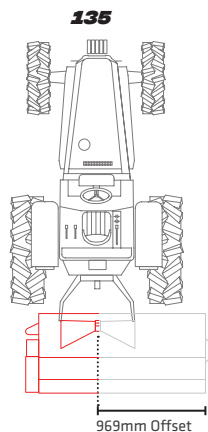

EZEEZMOW OFFSET DIAGRAM

ONLY AVAILABLE IN FIXED CENTRE MOUNT OR OFFSET POSITIONS

VIEW MORE PHOTOS, VIDEOS, SPECIFICATIONS, AND MORE ONLINE HERE:

trimax MOWING SYSTEMS // **POWERING PERFORMANCE.**

P +64 7 543 1892 // info@trimaxmowers.co.nz
70 Maleme Street, 3112 Tauranga, NZ

f x i g y in v // **TRIMAXMOWERS.CO.NZ**