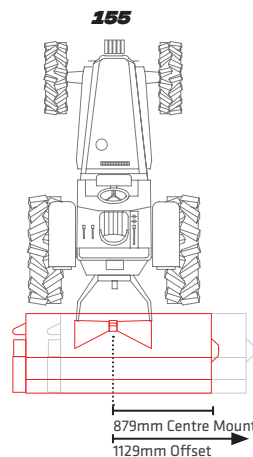

EZEEZMOW OFFSET DIAGRAM

ONLY AVAILABLE IN FIXED CENTRE MOUNT OR OFFSET POSITIONS

VIEW MORE PHOTOS, VIDEOS, SPECIFICATIONS, AND MORE ONLINE HERE:

trimax MOWING SYSTEMS // **POWERING PERFORMANCE.**

P +64 7 543 1892 // info@trimaxmowers.co.nz
70 Maleme Street, 3112 Tauranga, NZ

f x i g y in v // **TRIMAXMOWERS.CO.NZ**