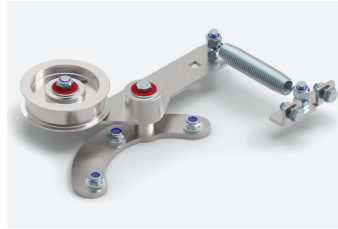

The Snake S3 builds on the Snake legacy with Trimax Titan roller bearings and maintenance-free wheel hubs for zero daily maintenance. New features also include height adjustment collars, stand-on covers, and removable blade beams for easy operation—letting turf professionals focus on exceptional results.

PRODUCT FEATURES.

Titan Roller Bearing System

The Trimax Titan roller bearing system is maintenance-free, requiring no regular greasing, and provides excellent retention.

Zero Daily Maintenance

Implementation of the Trimax Titan roller bearing system and maintenance-free wheel hubs results in no daily maintenance.

Automatic Belt Tensioners

Automatic belt tensioners eliminate the need for belt adjustments and provides consistent drive to the spindles and blades.

Articulation Ability

With three articulating decks the Snake has the ability to provide a consistent cut when contours are present.

Zero Turn

Allows continuous cutting while turning sharply for maximum productivity.

Ease of Use

The Snake's compact design allows easy towing, new collars simplify height adjustment, and removable blade beams ensure easy blade changes.